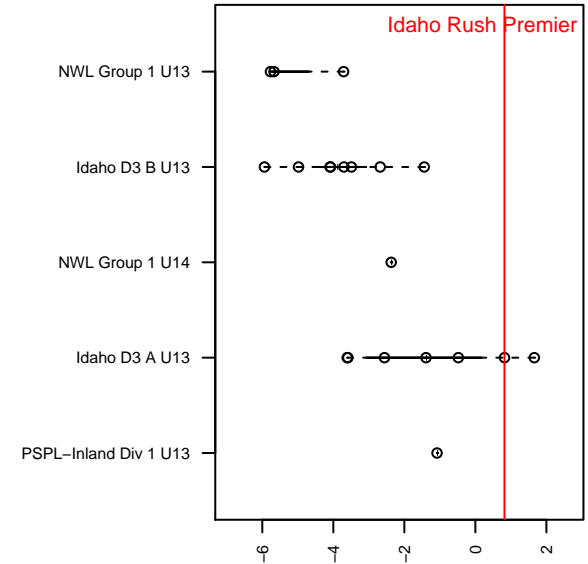

# Idaho Rush Premier G02

Idaho Rush SC  
Boise, ID  
G02 total strength=1204  
attack=4.9 defense=3.36  
fall league = Idaho D3 A U13  
spr league = Spr Idaho D3 A U13

alt names used:  
IDAHO RUSH PREMIER  
IDAHO RUSH PREMIER

Venues played:  
2015 Idaho D3 A U13  
2015 Spr Idaho D3 A U13

**Idaho Rush Premier G02**  
Dots are actual minus expected GF (blue circles) and GA (red triangles).  
Blue line is smoothed change in attack strength. Red is smoothed change in defense strength.

**attack and defense variance (black dot)  
relative to other teams  
and top 10 in region**

**attack and defense rating  
relative to others at age  
and all opponents in last 13 months**

**Performance relative to 13 month average**